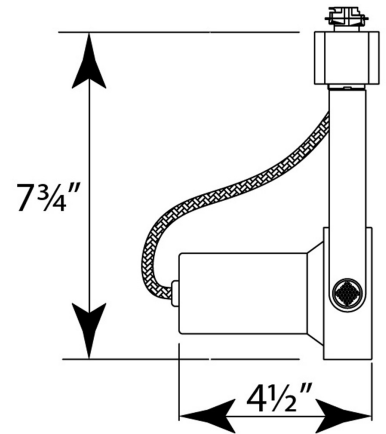

## Description

This integrated LED indoor silver gray mini adjustable step cylinder track head features a gimbal ring. Go green and save big. Energy-efficient LED is environmentally friendly and requires substantially less electricity to maintain, passing down cost-cutting savings to you. Enjoy this piece's sleek, modern design. Clean, minimal, and solid color design blends in seamlessly with surroundings and existing décor. Powder-coated paint base finish provides phenomenal long-lasting color and exceptional corrosion/scratch resistance. Compact light fits easily in small spaces. Compatible with Volume Lighting 120V 1-circuit/1-neutral track systems V2702-20 (2 ft. track section), V2704-20 (4 ft. track section), V2706-20 (6 ft. track section), and V2708-20 (8 ft. track section). Also compatible with Volume Lighting 120V 2-circuit/1-neutral track systems V2762-20 (2 ft. track section), V2764-20 (4 ft. track section), V2766-20 (6 ft. track section), and V2768-20 (8 ft. track section). Adjustable track head tilts up to 90° and rotates 355° around vertical axis. Perfect complement to stainless-steel appliances, kitchens, living rooms, hallways, exhibits, restaurants, studios, and many other indoor areas. Suitable for dry locations only. Finished in silver gray. Feel confident in a quality product. Integrated LED comes with a 5-year limited warranty.

## Specifications

Style	Modern
Type of Lighting	Indoor Track Lighting
Product Type	Track Head
Product Subtype	Mini, Gimbal Ring, Adjustable
Height (in.)	7.75
Width (in.)	TBD
Length or Extension/Projection (in.)	4.5
Finish	Silver Gray
Main Material	Polymer/Plastic (Powder-Coated Paint Finish)
Light Direction	Adjustable (90° Tilt from Vertical Axis) (355° Rotation Around Vertical Axis)
Installation/Mounting Position	Downward
Installation Location	Dry
Light #	1
Watts per Light (W)	18
Total Wattage (W)	18